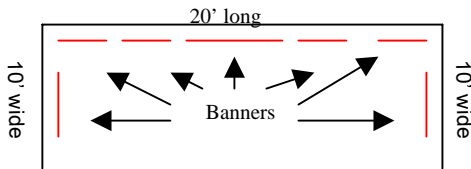

10 x 20 Exhibit Booth using Pop Ups

(Sample)

Side 10 Feet Long

Back Row 20 Feet Long

Side 10 Feet Long

Side 47"x80"

Back Row 31"x80"

Back Row 31"x80"

Back Row 47"x80"

Back Row 31"x80"

Back Row 31"x80"

Side 47"x80"

Exhibit Booth Dimensions

Requesting New Banners with our DNC.com Product Bullets on them and new Call Center Girl Photos